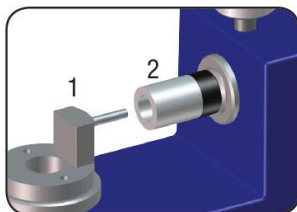

Multi-function apparatus

Item no.	Kg
HO-AMF2015	0.660

Multi-function device for bracelet length, open case back, drive in/out pusher, complete set

Horia 多功能设备, 修改表带长度、开表底盖、装拆按钮, 整套

To set the length of the bracelets. 修改手表带长度

Accessories

Driver out

Driver in

Drive the pushers and correctors in and out.

Accessories

Drive out

Drive in

Take off the bezel