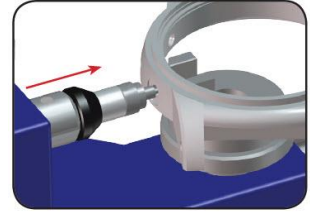

Multi-function apparatus

Item no.	Kg
HO-AMF2015	0.660

Multi-function device for bracelet length, open case back, drive in/out pusher, complete set

Horia 多功能设备, 修改表带长度、开表底盖、装拆按钮, 整套

To set the length of the bracelets. 修改手表带长度

Accessories

Driver out

Driver in

Drive the pushers and correctors in and out.

Accessories

Drive out

Drive in

Take off the bezel