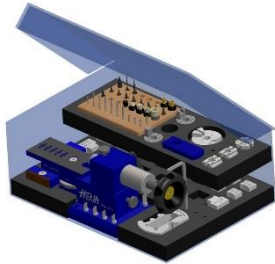

Multi-function apparatus

Item no.	Kg
HO-AMF2015	0.660

Multi-function device for bracelet length, open case back, drive in/out pusher, complete set

Horia 多功能设备, 修改表带长度、开表底盖、装拆按钮, 整套

To set the length of the bracelets. 修改手表带长度

Accessories

Driver out

Driver in

Drive the pushers and correctors in and out.

Accessories

Drive out

Drive in

Take off the bezel