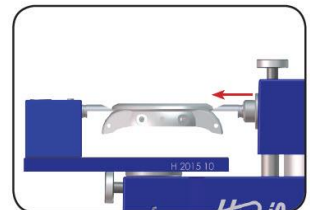

Drive in

Take off the bezel

Accessories

Take off

Open the backs

Accessories

Open