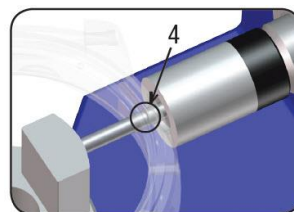

Multi-function apparatus

Item no.	Kg
HO-AMF2015	0.660

Multi-function device for bracelet length, open case back, drive in/out pusher, complete set

Horia 多功能设备, 修改表带长度、开表底盖、装拆按钮, 整套

To set the length of the bracelets. 修改手表带长度

Accessories

Driver out

Driver in

Drive the pushers and correctors in and out.

Accessories

Drive out

Drive in

Take off the bezel