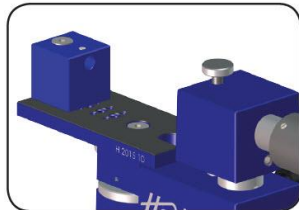

Drive in

Take off the bezel

Accessories

Take off

Open the backs

Accessories

Open