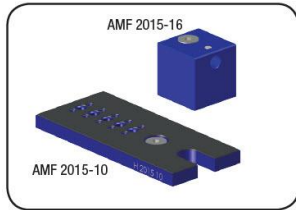

Take off the bezel

Accessories