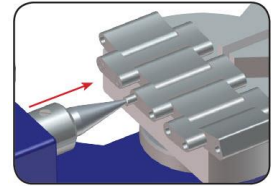

Multi-function apparatus

Item no.	Kg
HO-AMF2015	0.660

Multi-function device for bracelet length, open case back, drive in/out pusher, complete set

Horia 多功能设备, 修改表带长度、开表底盖、装拆按钮, 整套

To set the length of the bracelets. 修改手表带长度

Accessories

Driver out

Driver in

Drive the pushers and correctors in and out.

Accessories

Drive out

Drive in

Take off the bezel