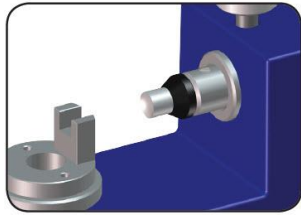

Multi-function apparatus

Item no.	Kg
HO-AMF2015	0.660

Multi-function device for bracelet length, open case back, drive in/out pusher, complete set

Horia 多功能设备, 修改表带长度、开表底盖、装拆按钮, 整套

To set the length of the bracelets. 修改手表带长度

Accessories

Driver out

Driver in

Drive the pushers and correctors in and out.

Accessories

Drive out

Drive in

Take off the bezel