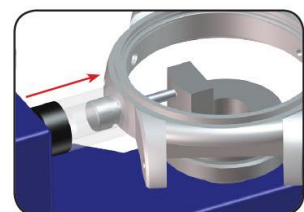

Multi-function apparatus

Item no.	Kg
HO-AMF2015	0.660

Multi-function device for bracelet length, open case back, drive in/out pusher, complete set

Horia 多功能设备, 修改表带长度、开表底盖、装拆按钮, 整套

To set the length of the bracelets. 修改手表带长度

Accessories

Driver out

Driver in

Drive the pushers and correctors in and out.

Accessories

Drive out

Drive in

Take off the bezel