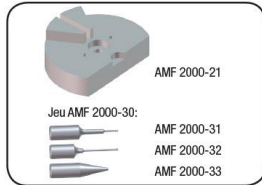

Multi-function apparatus

Item no.	Kg
HO-AMF2015	0.660

Multi-function device for bracelet length, open case back, drive in/out pusher, complete set

Horia 多功能设备, 修改表带长度、开表底盖、装拆按钮, 整套

To set the length of the bracelets. 修改手表带长度

Accessories

Driver out

Driver in

Drive the pushers and correctors in and out.

Accessories

Drive out

Drive in

Take off the bezel