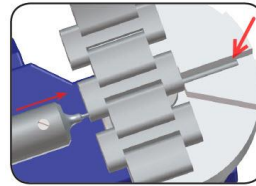

Multi-function apparatus

Item no.	Kg
HO-AMF2015	0.660

Multi-function device for bracelet length, open case back, drive in/out pusher, complete set

Horia 多功能设备, 修改表带长度、开表底盖、装拆按钮, 整套

To set the length of the bracelets. 修改手表带长度

Accessories

Driver out

Driver in

Drive the pushers and correctors in and out.

Accessories

Drive out

Drive in

Take off the bezel