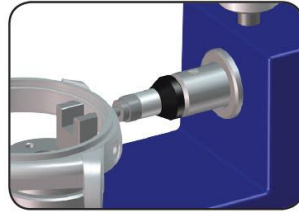

Multi-function apparatus

Item no.	Kg
HO-AMF2015	0.660

Multi-function device for bracelet length, open case back, drive in/out pusher, complete set

Horia 多功能设备, 修改表带长度、开表底盖、装拆按钮, 整套

To set the length of the bracelets. 修改手表带长度

Accessories

Driver out

Driver in

Drive the pushers and correctors in and out.

Accessories

Drive out

Drive in

Take off the bezel