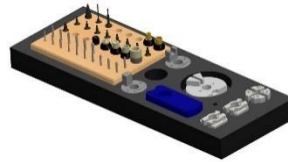

Multi-function apparatus

Item no.	Kg
HO-AMF2015	0.660

Multi-function device for bracelet length, open case back, drive in/out pusher, complete set

Horia 多功能设备, 修改表带长度、开表底盖、装拆按钮, 整套

To set the length of the bracelets. 修改手表带长度

Accessories

Driver out

Driver in

Drive the pushers and correctors in and out.

Accessories

Drive out

Drive in

Take off the bezel