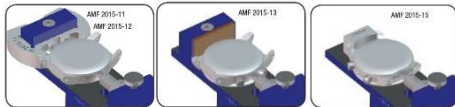

Open the backs

Accessories