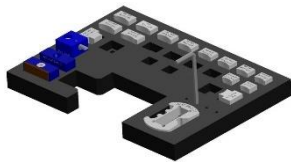

Multi-function apparatus

Item no.	Kg
HO-AMF2015	0.660

Multi-function device for bracelet length, open case back, drive in/out pusher, complete set

Horia 多功能设备, 修改表带长度、开表底盖、装拆按钮, 整套

To set the length of the bracelets. 修改手表带长度

Accessories

Driver out

Driver in

Drive the pushers and correctors in and out.

Accessories

Drive out

Drive in

Take off the bezel