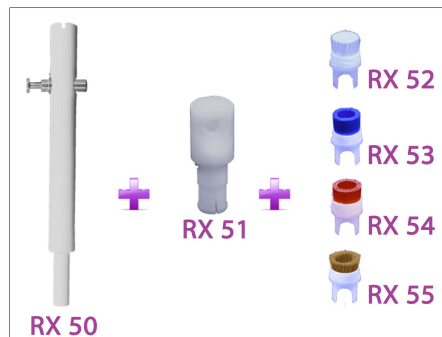

Workbench supplies

Vacuum pencils and bellows

Nylon bristle brushes

Jointed brushes

Animal bristle brushes

La dureté du poil varie selon la couleur.
Blanc < bleu < rouge.

Pencil tips

Suction cups